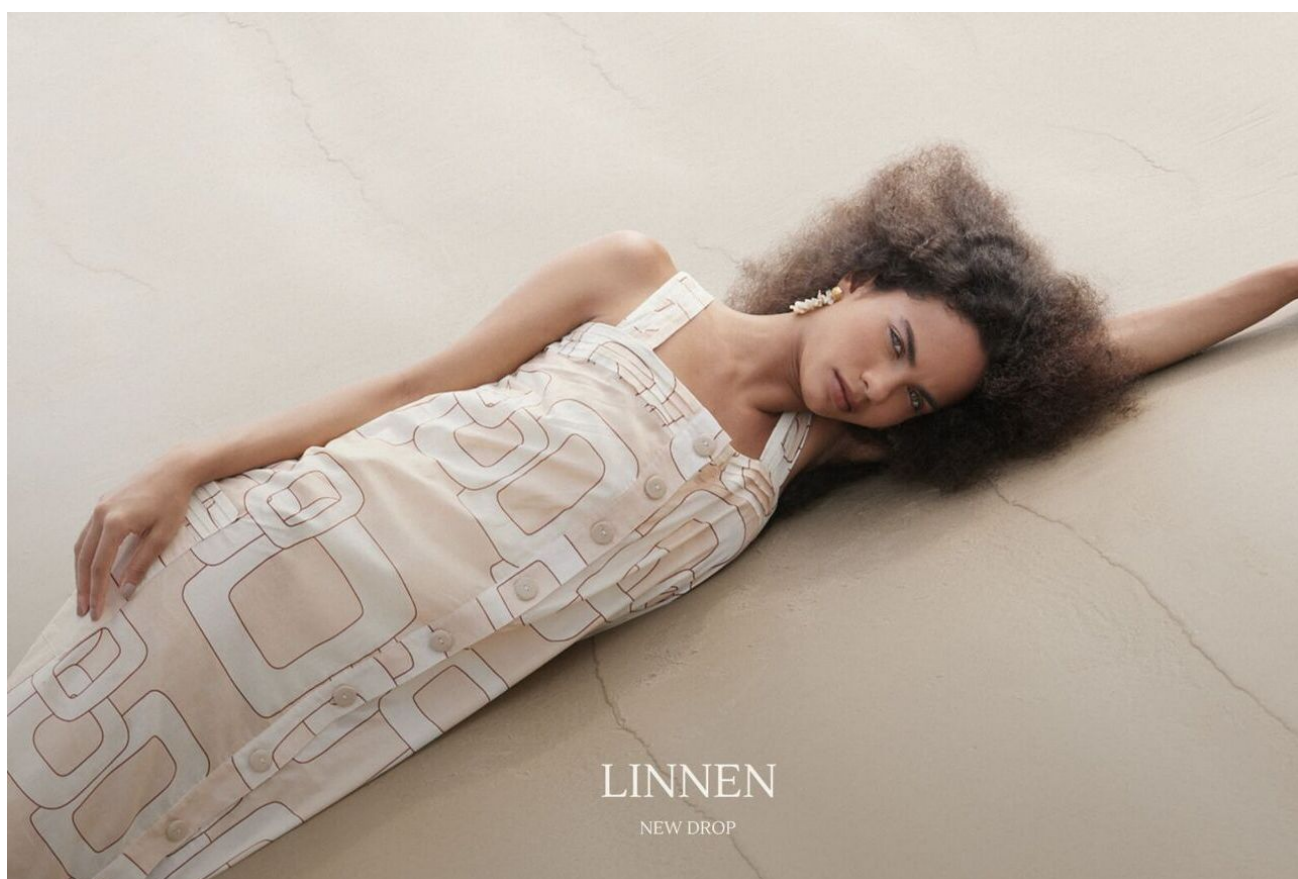

KAI GOMES

height 5'9.5 · bust 32" · cup A/B · waist 23.5" · hips 35" · dress 36 EU/6 US/8 UK
shoes size 40 EU/9 US/6.5 UK · hair brown · eyes green