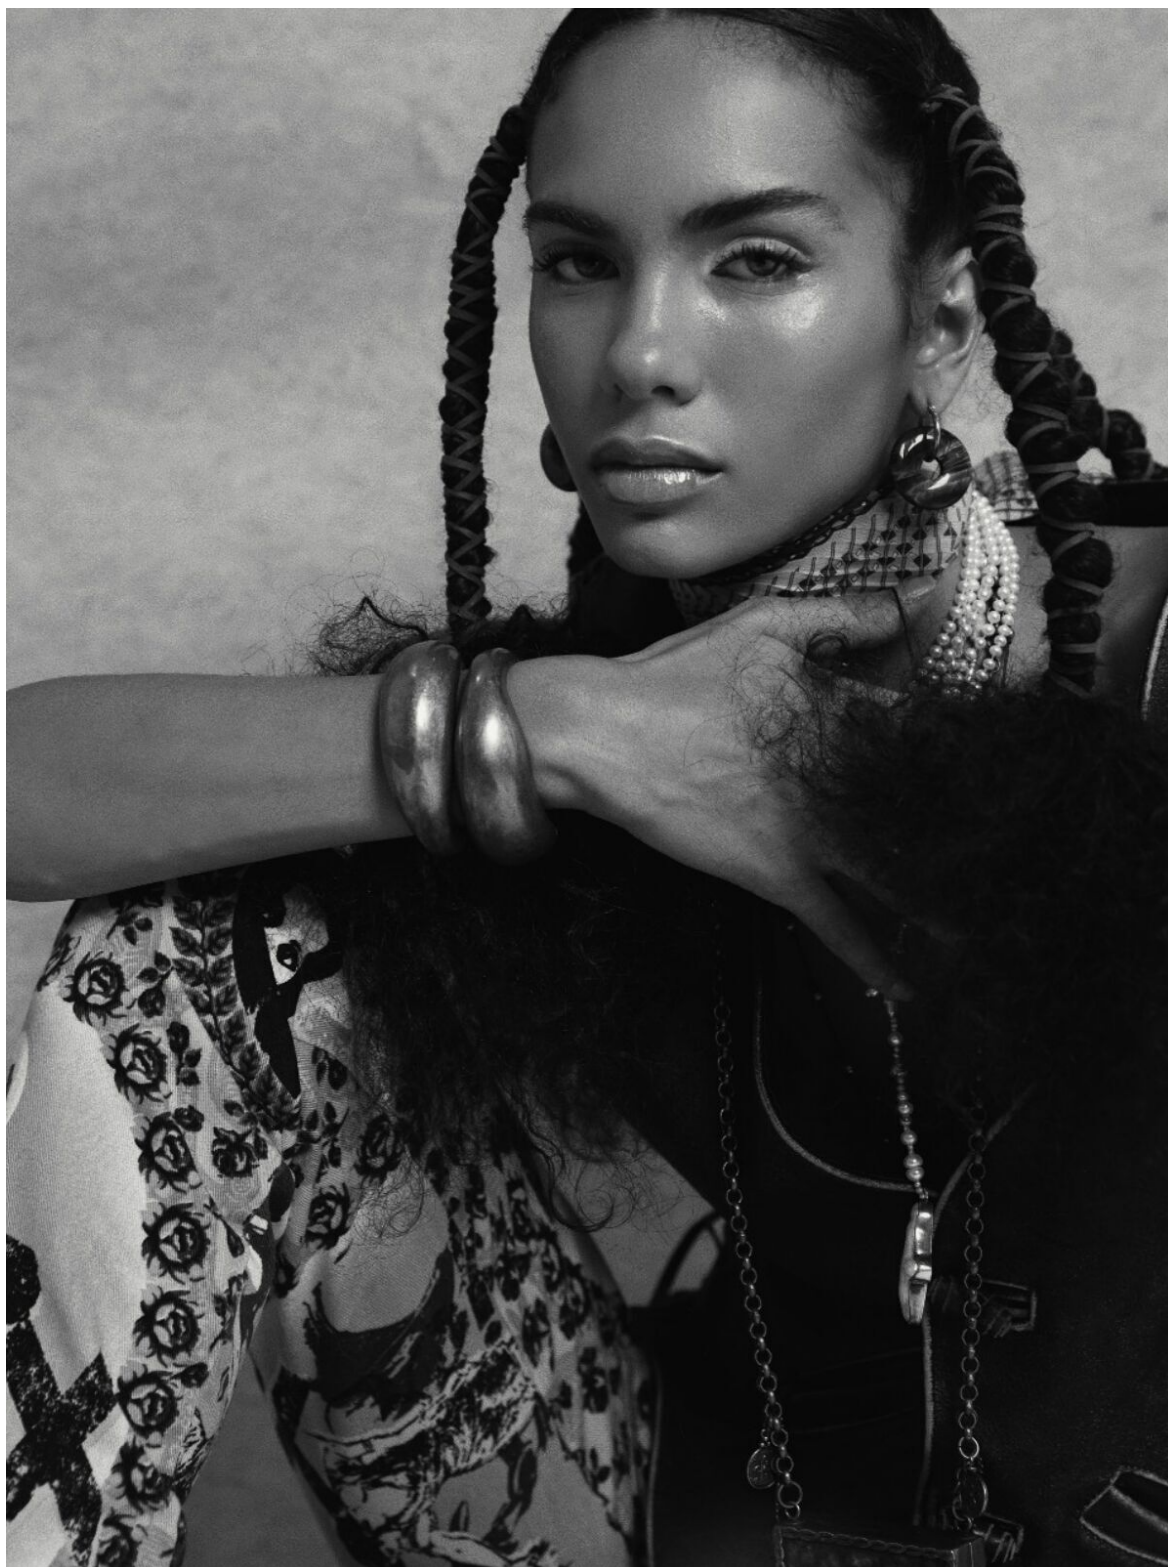

KAI GOMES

height 5'9.5 · bust 32" · cup A/B · waist 23.5" · hips 35" · dress 36 EU/6 US/8 UK
shoes size 40 EU/9 US/6.5 UK · hair brown · eyes green